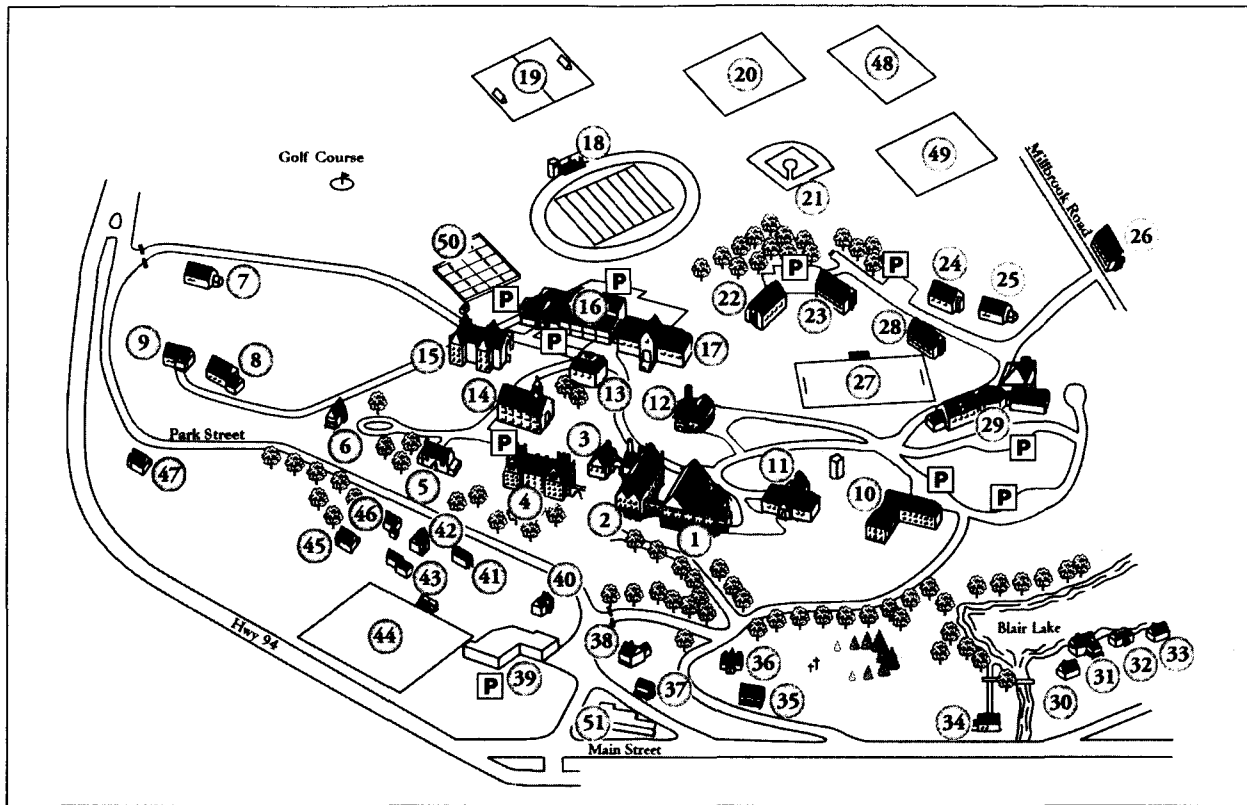

### LOCATION

Blair Academy is located in Blairstown, New Jersey, approximately nine miles east of the Delaware River and the Pennsylvania/New Jersey border. The school is easily accessible via Interstate 80.

Sixty-five miles from New York City, Blair Academy sits in close proximity to four international airports: Newark (NJ), John F. Kennedy (NY), LaGuardia (NY), and Lehigh Valley (PA).

### FROM PENNSYLVANIA AND POINTS WEST VIA INTERSTATE 80

Cross the Delaware River on Interstate 80. At Exit 4-C, marked Blairstown/Route 94, follow signs for Route 94. Follow Route 94 north to Blairstown. Two miles past the A&P Shopping Center, you will see our golf course on the left. Keep bearing left onto Park Street, and you will arrive at the front gate.

### FROM NEW YORK CITY AND POINTS EAST VIA INTERSTATE 80

Travel west on Interstate 80 to Exit 12, marked Blairstown. Drive north approximately 6 miles on Route 521. Turn left at the stop sign onto Route 94. Drive down the hill, through the stoplight, and turn right at the Blair Academy sign opposite the Coastal station. Proceed through two quick stop signs, and turn right through the main gate to Blair.