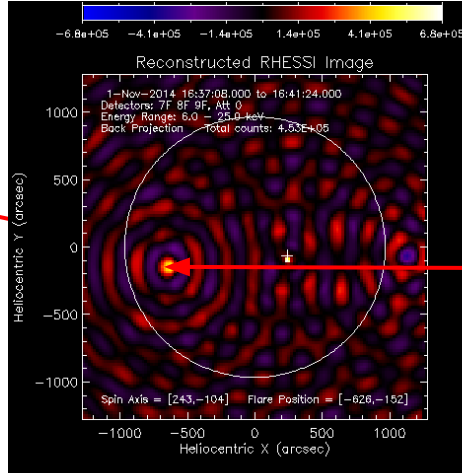

## C2.3 Flare at 18:14

- Two VLA pointings:
  - 16:30:10-17:58:58: [N Pole](#)
  - 18:03:42-20:40:09: [W Limb](#)
- Two C flares
  - C7.2 flare from AR 12201 at 16:37 ([SSW movie of AIA 131](#))
  - C2.3 Flare from AR 12201 at 18:14 ([SSW movie of AIA 131](#))
- A jet-associated microflare in an un-numbered AR produced type III radio bursts (~19:10 UT)