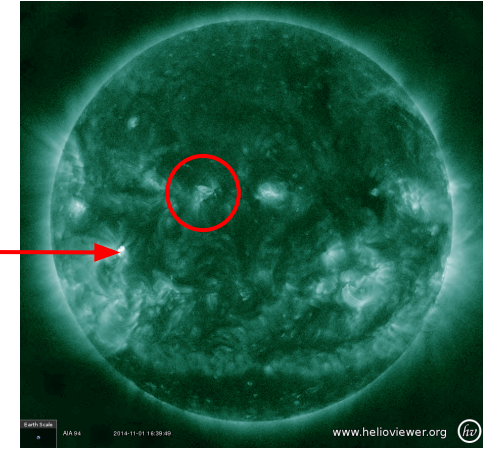

## C7.2 Flare at 16:37

## C2.3 Flare at 18:14

- Two VLA pointings:
  - 16:30:10-17:58:58: [N Pole](#)
  - 18:03:42-20:40:09: [W Limb](#)
- Two C flares
  - C7.2 flare from AR 12201 at 16:37 ([SSW movie of AIA 131](#))
  - C2.3 Flare from AR 12201 at 18:14 ([SSW movie of AIA 131](#))
- A jet-associated microflare in an un-numbered AR produced type III radio bursts (~19:10 UT)