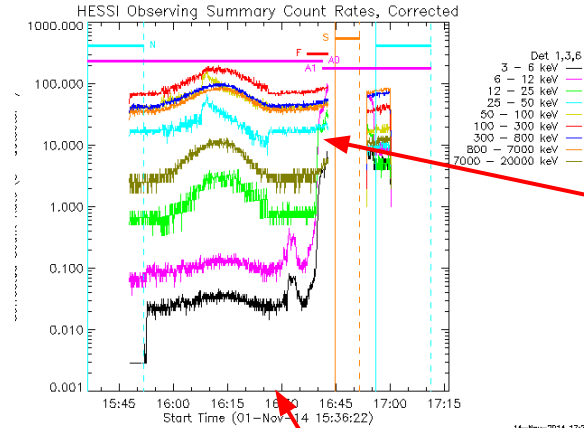

## C2.3 Flare at 18:14

- Two VLA pointings:
  - 16:30:10-17:58:58: [N Pole](#)
  - 18:03:42-20:40:09: [W Limb](#)
- Two C flares
  - C7.2 flare from AR 12201 at 16:37 ([SSW movie of AIA 131](#))
  - C2.3 Flare from AR 12201 at 18:14 ([SSW movie of AIA 131](#))
- A jet-associated microflare in an un-numbered AR produced type III radio bursts (~19:10 UT)