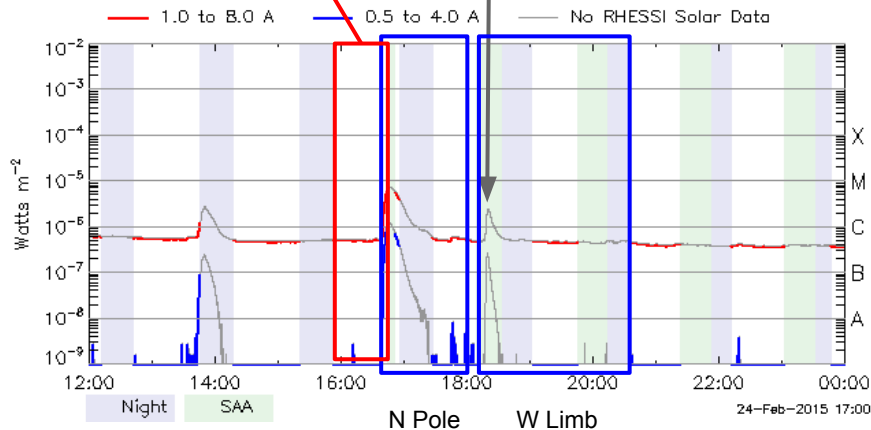

## C7.2 Flare at 16:37

## C2.3 Flare at 18:14

- Two VLA pointings:
  - 16:30:10-17:58:58: [N Pole](#)
  - 18:03:42-20:40:09: [W Limb](#)
- Two C flares
  - C7.2 flare from AR 12201 at 16:37 ([SSW movie of AIA 131](#))
  - C2.3 Flare from AR 12201 at 18:14 ([SSW movie of AIA 131](#))
- A jet-associated microflare in an un-numbered AR produced type III radio bursts (~19:10 UT)