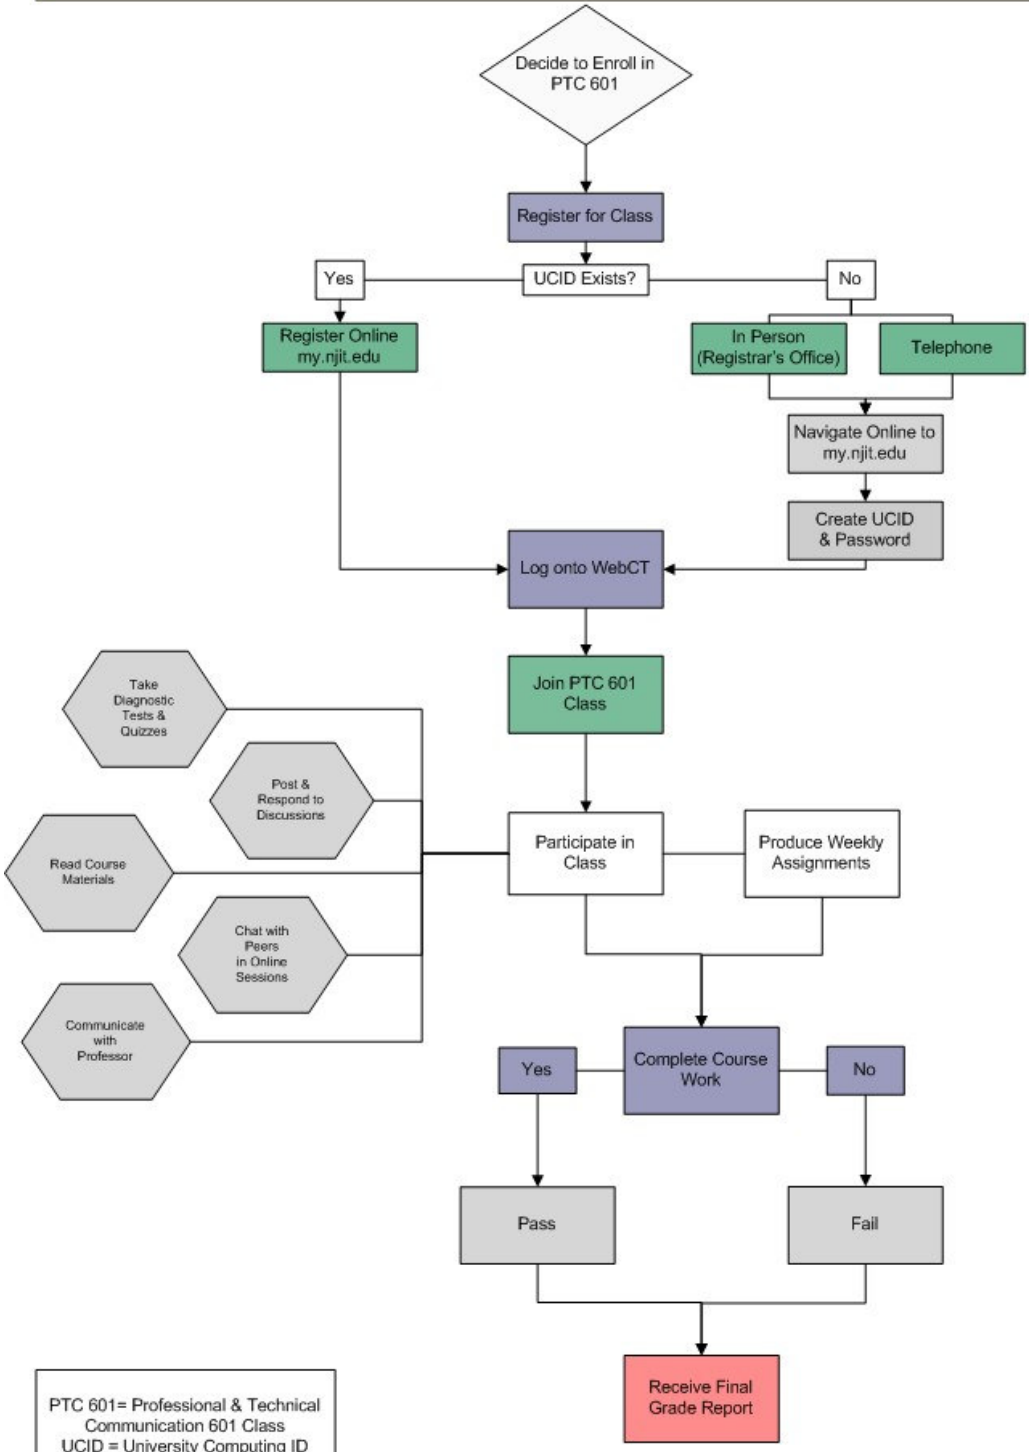

Taking PTC 601 Flow Chart

PTC 601= Professional & Technical
 Communication 601 Class
 UCID = University Computing ID
 WebCT= Web Course Tools Program